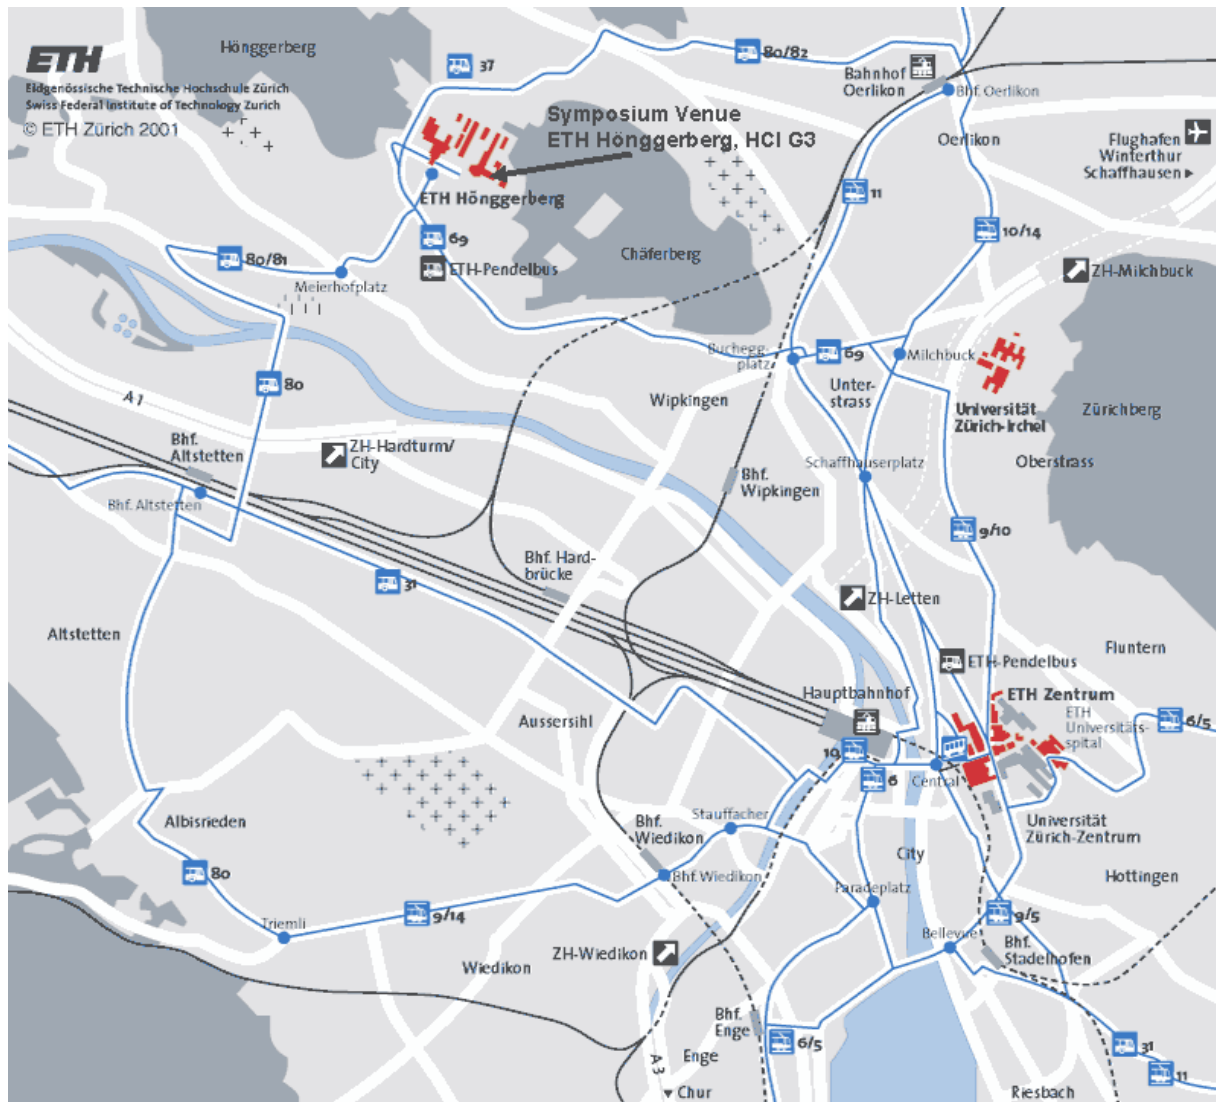

Site Maps of ETH Hönggerberg

Map1: Overview of Zürich

The Symposium Venue is situated at ETH Hönggerberg outside the actual Centre of Zurich.

Map2: Overview of ETH Höggerberg Campus